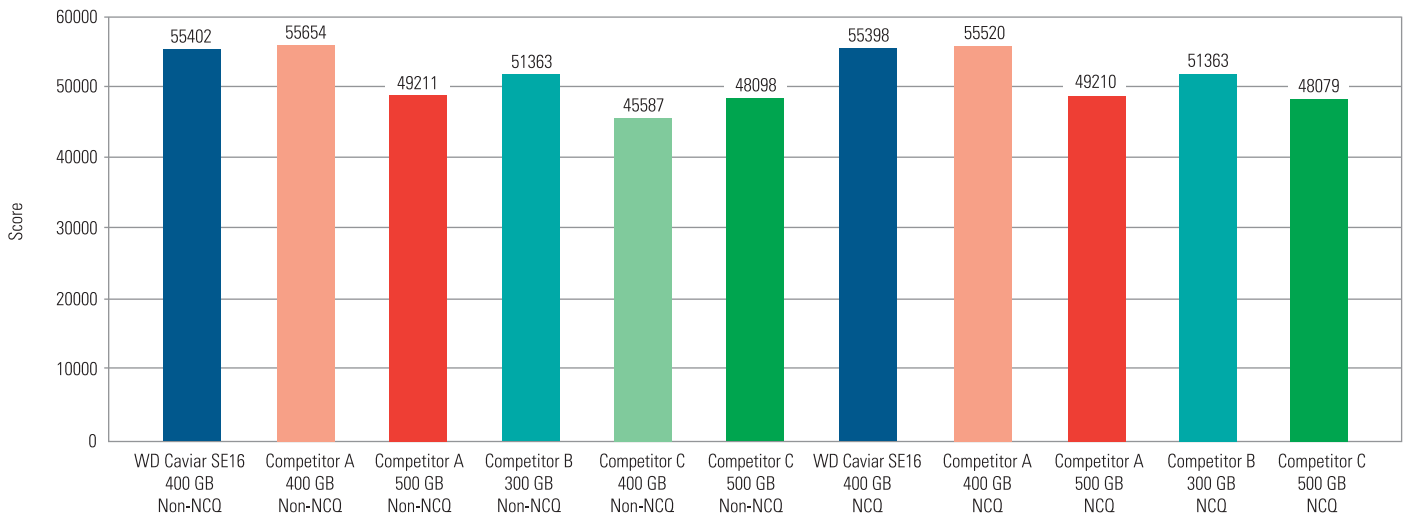

WD Caviar® SE16

SATA Hard Drives

Performance Benchmarks

PCMark®04 – Hard Drive Score

PCMark04 – An application-based benchmark and a premium tool for measuring overall PC performance. It uses portions of real applications rather than very large applications or specifically created code.

SYSmark® 2004 SE (Office)

SYSmark 2004 SE (Office) – A premier performance metric that measures and compares PC performance based on real world applications. Widely used by the press, both print and Web, as a means of evaluating the impact of base PC component performance at a system level.

WD Caviar SE16

SATA Hard Drives

Performance Benchmarks

H2BenchW – Average Sustained Transfer Rate

H2BenchW – A synthetic benchmark capable of providing detailed information about hard drive level performance in a wide array of system applications and drive specific commands.