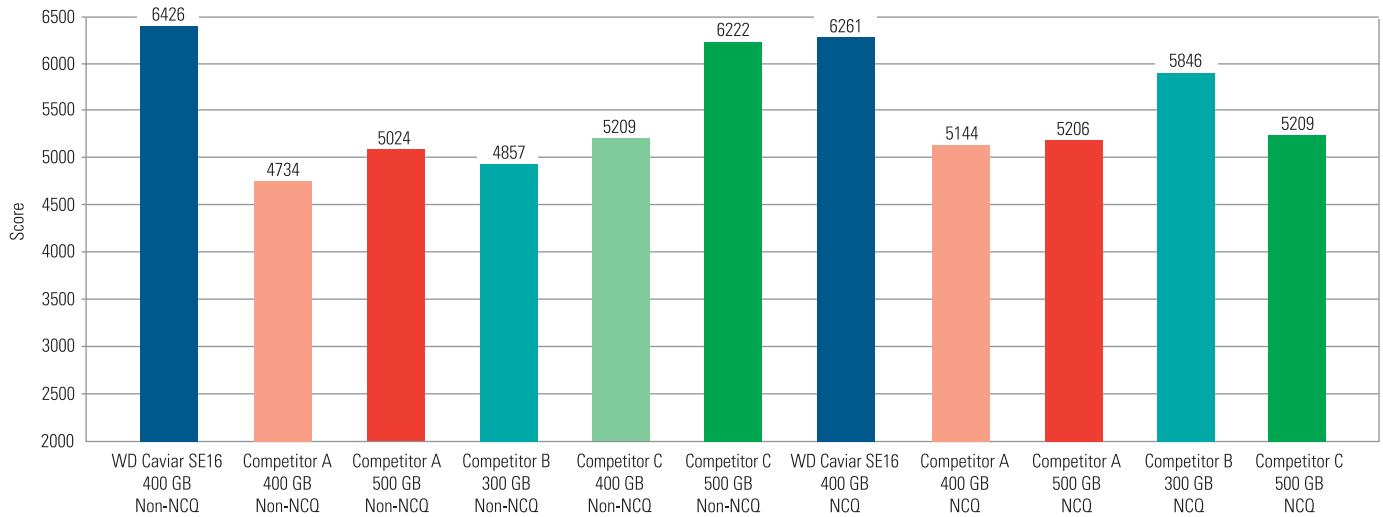

WD Caviar® SE16

SATA Hard Drives

Performance Benchmarks

PCMark®04 – Hard Drive Score

PCMark04 – An application-based benchmark and a premium tool for measuring overall PC performance. It uses portions of real applications rather than very large applications or specifically created code.

SYSmark® 2004 SE (Office)

SYSmark 2004 SE (Office) – A premier performance metric that measures and compares PC performance based on real world applications. Widely used by the press, both print and Web, as a means of evaluating the impact of base PC component performance at a system level.

WD Caviar SE16

SATA Hard Drives

Performance Benchmarks

H2BenchW – Average Sustained Transfer Rate

H2BenchW – A synthetic benchmark capable of providing detailed information about hard drive level performance in a wide array of system applications and drive specific commands.