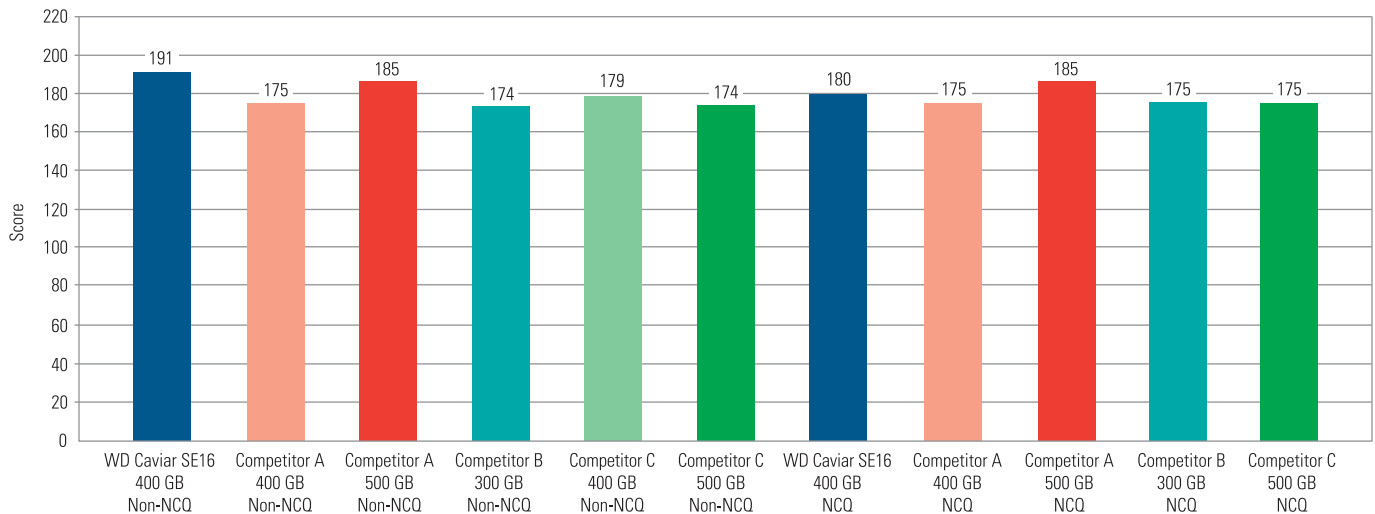

WD Caviar® SE16

SATA Hard Drives

Performance Benchmarks

PCMark®04 – Hard Drive Score

PCMark04 – An application-based benchmark and a premium tool for measuring overall PC performance. It uses portions of real applications rather than very large applications or specifically created code.

SYSmark® 2004 SE (Office)

SYSmark 2004 SE (Office) – A premier performance metric that measures and compares PC performance based on real world applications. Widely used by the press, both print and Web, as a means of evaluating the impact of base PC component performance at a system level.