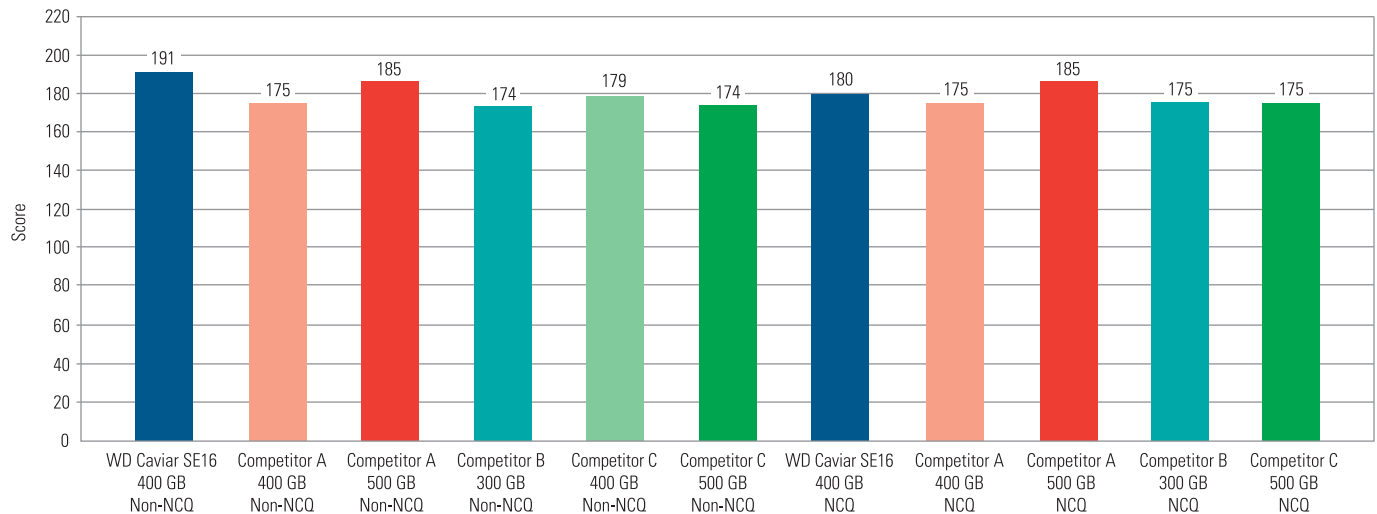

WD Caviar® SE16

SATA Hard Drives

Performance Benchmarks

PCMark®04 – Hard Drive Score

PCMark04 – An application-based benchmark and a premium tool for measuring overall PC performance. It uses portions of real applications rather than very large applications or specifically created code.

SYSmark® 2004 SE (Office)

SYSmark 2004 SE (Office) – A premier performance metric that measures and compares PC performance based on real world applications. Widely used by the press, both print and Web, as a means of evaluating the impact of base PC component performance at a system level.

WD Caviar SE16

SATA Hard Drives

Performance Benchmarks

H2BenchW – Average Sustained Transfer Rate

H2BenchW – A synthetic benchmark capable of providing detailed information about hard drive level performance in a wide array of system applications and drive specific commands.